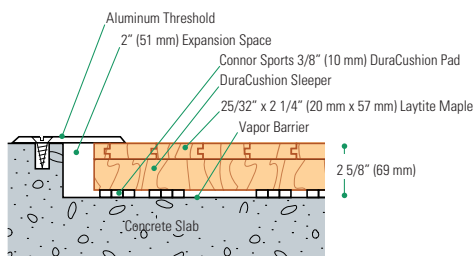

DURACUSHION™ II

SPECIALTY HARDWOOD SYSTEM

connorsports.com

CONNOR SPORTS
Where Champions Play™

CONNOR SPORTS
Where Champions Play™

DURACUSHION™ II

SPECIALTY HARDWOOD SYSTEM

Assembled using standard 3/8" (10 mm) DuraCushion™ PVC resilient pads and dimensioned softwood sleepers to provide one of the most simple and economical floors available.

- 3/8" (10 mm) DuraCushion pvc resilient pads
- MFMA Northern hard wood
- Nominal 2" x 3" (38 mm x 64 mm) softwood sleeper

Wall Base Detail

Threshold Detail (Optional Accessory)

Equipment Detail (Optional Accessory)