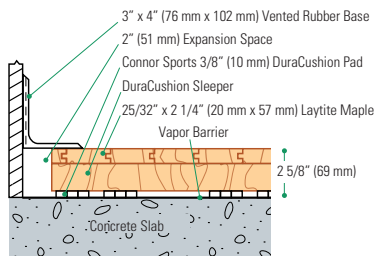

DURACUSHION™ II

SPECIALTY HARDWOOD SYSTEM

connorsports.com

CONNOR SPORTS
Where Champions Play™

CONNOR SPORTS
Where Champions Play™

DURACUSHION™ II

SPECIALTY HARDWOOD SYSTEM

Assembled using standard 3/8" (10 mm) DuraCushion™ PVC resilient pads and dimensioned softwood sleepers to provide one of the most simple and economical floors available.

- 3/8" (10 mm) DuraCushion pvc resilient pads
- MFMA Northern hard wood
- Nominal 2" x 3" (38 mm x 64 mm) softwood sleeper

Wall Base Detail

Threshold Detail (Optional Accessory)

Equipment Detail (Optional Accessory)