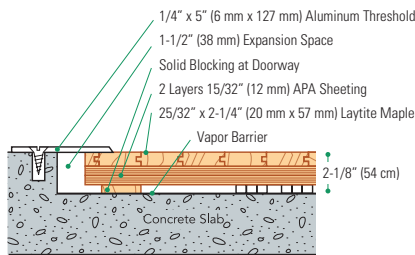

DURACUSHION™ I

SPECIALTY HARDWOOD SYSTEM

connorsports.com

CONNOR SPORTS
Where Champions Play™

CONNOR SPORTS
Where Champions Play™

DURACUSHION™ I SPECIALTY HARDWOOD SYSTEM

Assembled using standard 3/8" (10 mm) DuraCushion™ PVC resilient pads and a double layer of plywood to provide one of the most simple and economical floors available.

- 3/8" (10 mm) DuraCushion pvc resilient pads
- MFMA Northern hard wood
- Nominal 2" x 3" (38 mm x 64 mm) softwood sleeper

Wall Base Detail

Threshold Detail (Optional Accessory)

Equipment Detail (Optional Accessory)