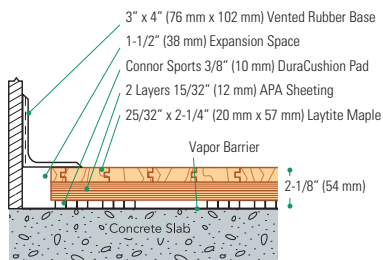

DURACUSHION™ I

SPECIALTY HARDWOOD SYSTEM

connorsports.com

CONNOR SPORTS
Where Champions Play™

CONNOR SPORTS
Where Champions Play™

DURACUSHION™ I SPECIALTY HARDWOOD SYSTEM

Assembled using standard 3/8" (10 mm) DuraCushion™ PVC resilient pads and a double layer of plywood to provide one of the most simple and economical floors available.

- 3/8" (10 mm) DuraCushion pvc resilient pads
- MFMA Northern hard wood
- Nominal 2" x 3" (38 mm x 64 mm) softwood sleeper

Wall Base Detail

Threshold Detail (Optional Accessory)

Equipment Detail (Optional Accessory)