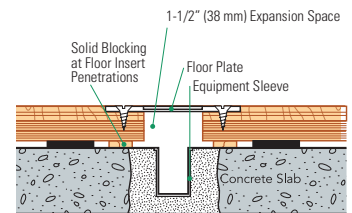

- 3/8" (10 mm) DuraCushion pvc resilient pads
- MFMA Northern hard wood
- Nominal 2" x 3" (38 mm x 64 mm) softwood sleeper

Wall Base Detail

Threshold Detail (Optional Accessory)

Equipment Detail (Optional Accessory)