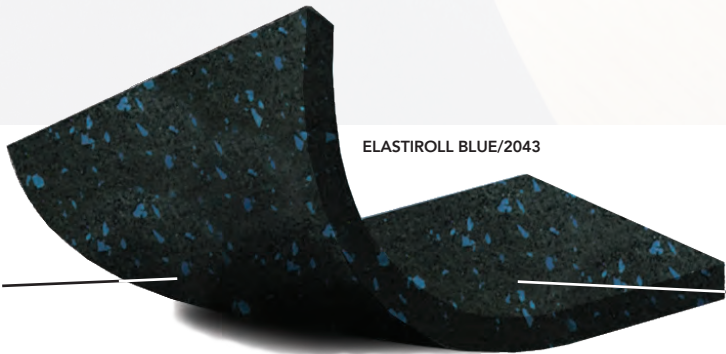

A man in a dark blue t-shirt is performing a shoulder press with a barbell in a gym. He is looking to the right with a focused expression. The barbell has large black weights. The background is slightly blurred, showing other people in the gym. The lighting is dramatic, with a bright spot on the barbell.

ELASTIROLL™
RECYCLED MULTIPURPOSE SURFACE

connorsports.com

CONNOR® SPORTS
Where Champions Play™

CONNOR SPORTS
Where Champions Play™

ELASTIROLL™

RECYCLED MULTIPURPOSE SURFACE

Made from recycled material, this rolled rubber surface provides a basic yet environmentally conscious flooring solution for athletic training applications such as freeweight areas, ice rinks, locker rooms and other fitness spaces.

ELASTIROLL BLUE/2043

BASIC COLORS

Standard black base color with six standard fleck colors for design coordination.

BASIC CONSTRUCTION

Industry standard recycled rubber construction offered in 8mm thickness.